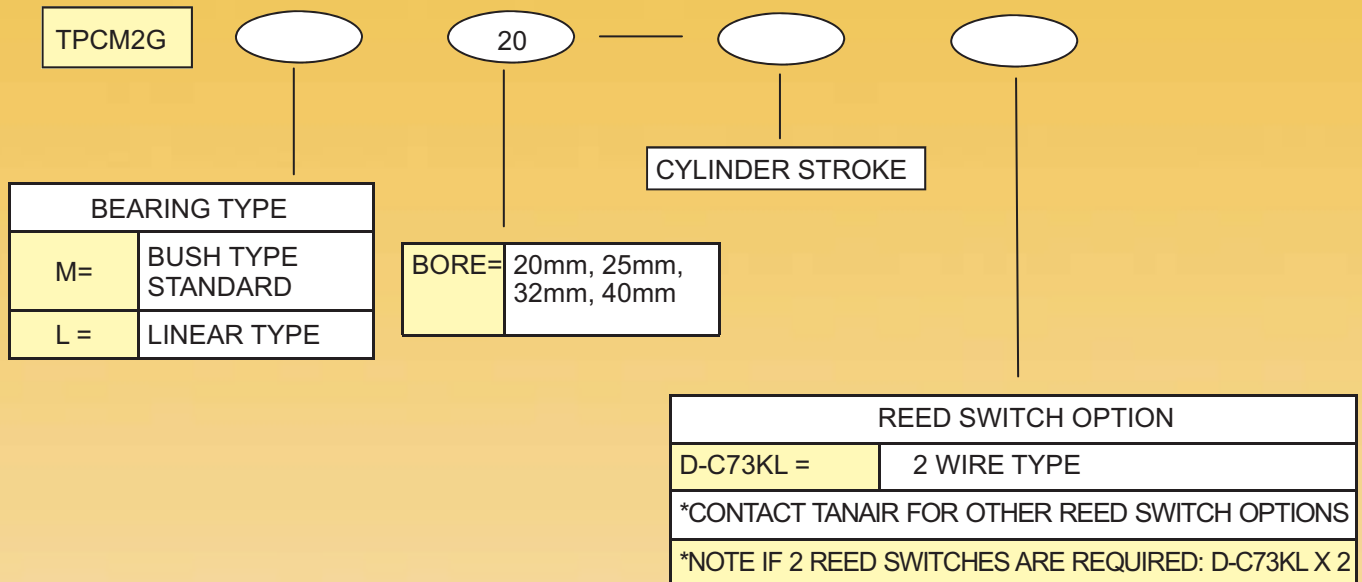

TANAIR

TPCM2G GUIDED CYLINDER ORDERING GUIDE

EXAMPLE:

TANAIR

TPCM2G TYPE GUIDED CYLINDER

32mm BORE TPCM2G GUIDED CYLINDER

40mm BORE TPCM2G GUIDED CYLINDER