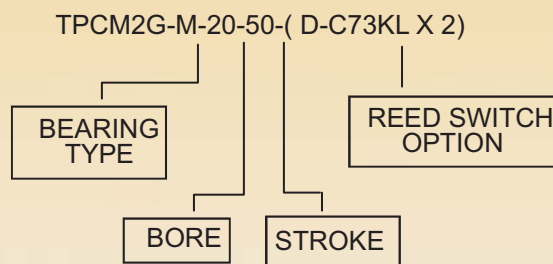

TANAIR

TPCM2G GUIDED CYLINDER ORDERING GUIDE

EXAMPLE:

TANAIR

TPCM2G TYPE GUIDED CYLINDER

32mm BORE TPCM2G GUIDED CYLINDER

40mm BORE TPCM2G GUIDED CYLINDER