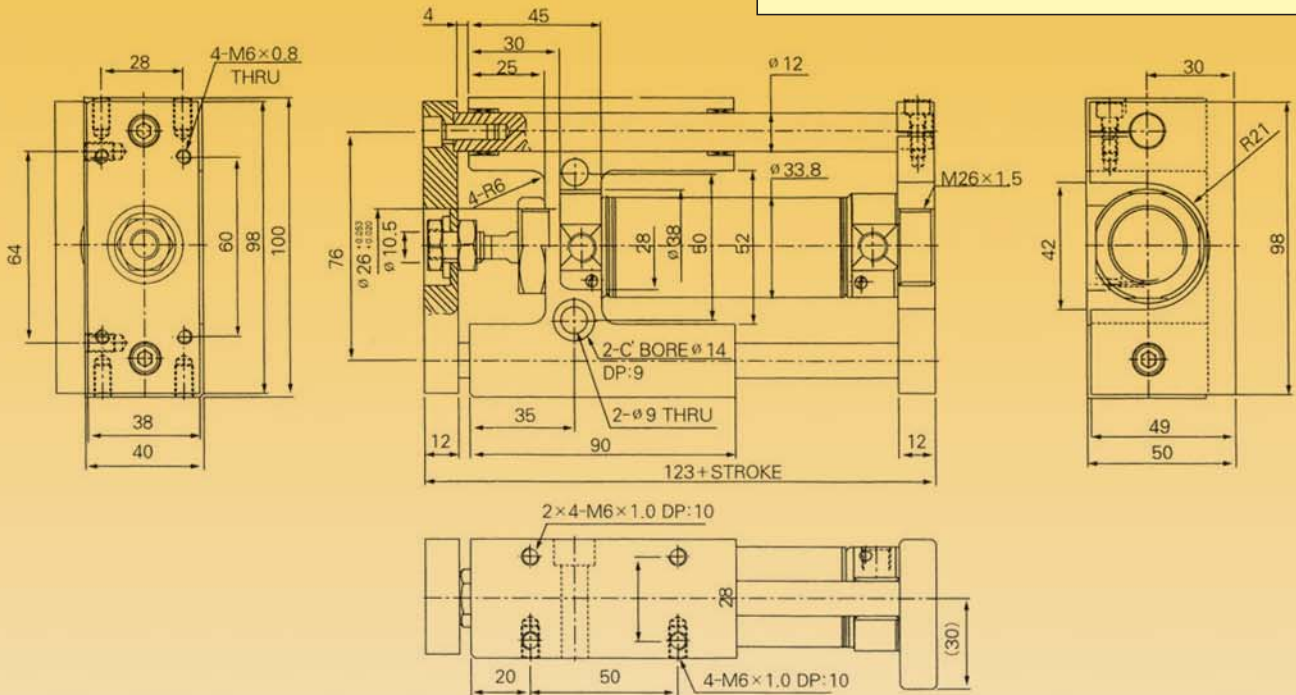

TANAIR

TPCM2G GUIDED CYLINDER ORDERING GUIDE

EXAMPLE:

TANAIR

TPCM2G TYPE GUIDED CYLINDER

32mm BORE TPCM2G GUIDED CYLINDER

40mm BORE TPCM2G GUIDED CYLINDER